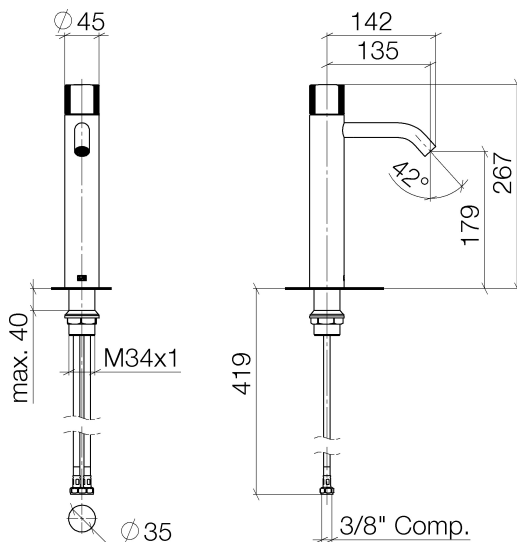

## Sink - Meta

META PURE Single-lever lavatory mixer with extended shank without drain - polished chrome

Article number: 33 537 664-00 0010

- 5-3/8" Projection
- Progressive temperature cartridge
- Rigid spout
- Round aerated stream
- Total height 10-1/2"
- Height to aerator/spout outlet 7"
- 1-3/8" hole diameter
- 2 x pressure hose with 3/8" compression fitting
- Water flow rate limited to max. 1.2 gpm
- lead-free
- For combination with vessel sinks.

## Dimensional drawing

## Sink - Meta

META PURE Single-lever lavatory mixer with extended shank without drain - polished chrome

Article number: 33 537 664-00 0010

All dimensions in mm / inch = mm x 0,0394

## Sink - Meta

META PURE Single-lever lavatory mixer with extended shank without drain - polished chrome

Article number: 33 537 664-00 0010