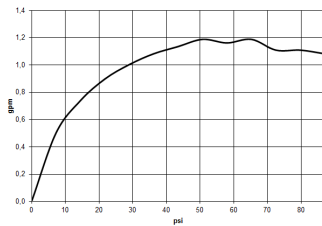

## Dimensional drawing

## Sink - Meta

META PURE Single-lever lavatory mixer with extended shank without drain - polished chrome

Article number: 33 537 664-00 0010

All dimensions in mm / inch = mm x 0,0394

### Flow rate chart